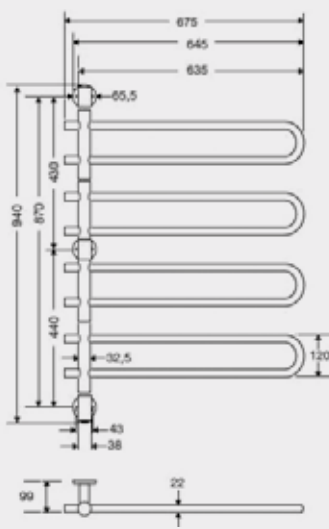

VENUS

ELEKTRIC DRYER

Polished stainless steel	Width (A) x Height (B) [mm]	Weight [kg]	HO [W]	Degree of protection
VE2SS	675 x 750	2,3	54	IP44
VE3SS	675 x 940	3,1	72	IP44
EK	Electrical cable - 1,5m			

When connecting via an electrical cable, the cable must be ordered separately.