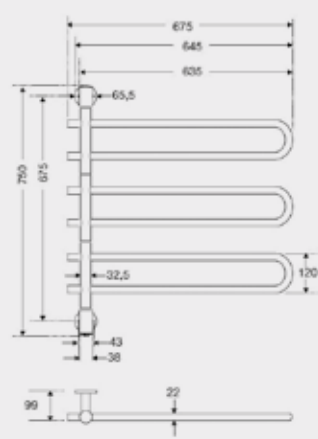

VENUS

ELEKTRIC DRYER

Polished stainless steel	Width (A) x Height (B) [mm]	Weight [kg]	HO [W]	Degree of protection
VE2SS	675 x 750	2,3	54	IP44
VE3SS	675 x 940	3,1	72	IP44
EK	Electrical cable - 1,5m			

When connecting via an electrical cable, the cable must be ordered separately.